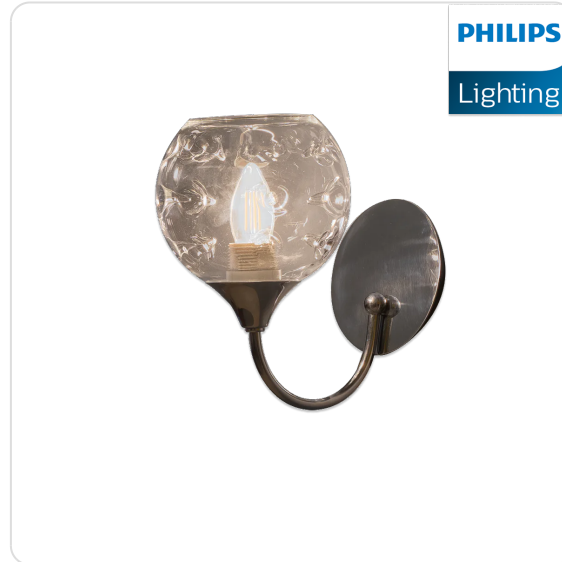

## Philips Marvel Wall Light

Price: ₹5,990.00

### Product details:

Material:	Stainless Steel & Borosil Glass
Colour:	Chrome finish
Dimensions (mm):	225x152x220
Lamp Base:	E27
Wattage:	1 X 20W LED (Max.)*
Lumen/CCT:	-