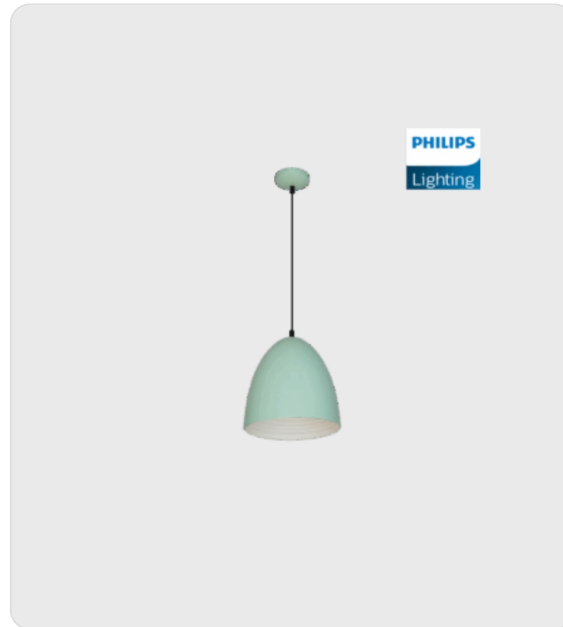

Philips Gemini Pendant Light

Price: ₹5,490.00

Product details:

Material:	Aluminium
Colour:	Ivy League & Matte White
Dimensions (mm):	250x250x1600
Lamp Base:	E27
Wattage:	1 X 20W (Max.)*
Lumen/CCT:	-