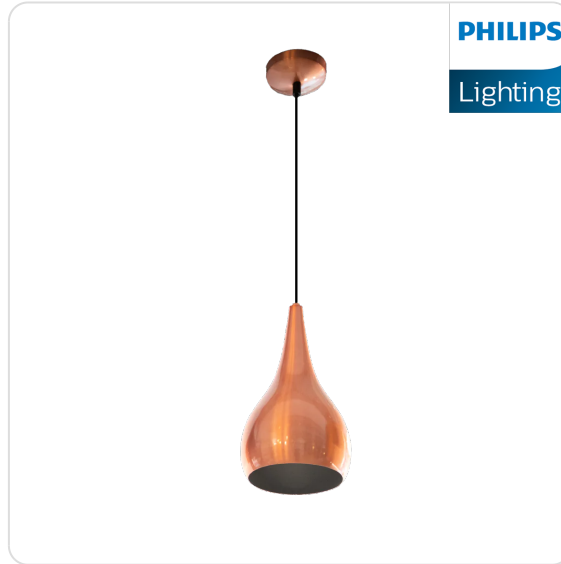

Philips Beacon Pendant light

Price: ₹4,450.00

Product details:

| | |
|------------------|---------------|
| Material: | Aluminium |
| Colour: | Wine & Silver |
| Dimensions (mm): | 157x157x1500 |
| Lamp Base: | E27 |
| Wattage: | 1x20W Max* |
| Lumen/CCT: | - |