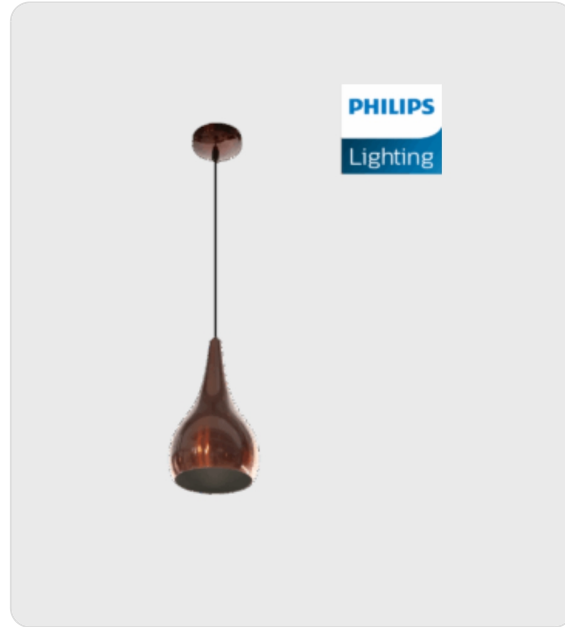

Philips Beacon Pendant light

Price: ₹4,450.00

Product details:

Material:	Aluminium
Colour:	Rosegold & Silver
Dimensions (mm):	157x157x1500
Lamp Base:	E27
Wattage:	1x20W Max*
Lumen/CCT:	-